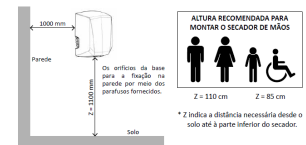

### Description

- High-performance optical hand dryer.
- HEPA filter.
- Made from AISI 304 STAINLESS STEEL
- Finish: Brushed.
- High quality and resistance.
- Small dimensions.
- Quick drying: +-10 seconds
- Low consumption universal motor: 800 W.
- Total Power: 1200W
- Frequency: 50-60 Hz
- Voltage: 220-240V
- Air outlet speed: 505 km/h
- Air temperature: 40 C
- Includes sound insulation.

### Product in Store

[Brushed Stainless Steel Hand Dryer 1200W Hepa Filter](#)

- Protection with double electrical insulation (IP23).
- It can be installed 0.60 m from the water intake.
- Certificate in Class II.
- Automatic stop by time.
- Electronic module on its base, easy to remove.
- Dust filter.
- Low noise (69.3 dB) at 2 meters
- Modern.
- Aesthetic.
- Recommended for small spaces.
- Weight: 2.8kg
- Dimensions: 25x15x17 cm (Height x Width x Compartment)
- Warranty: 2 years