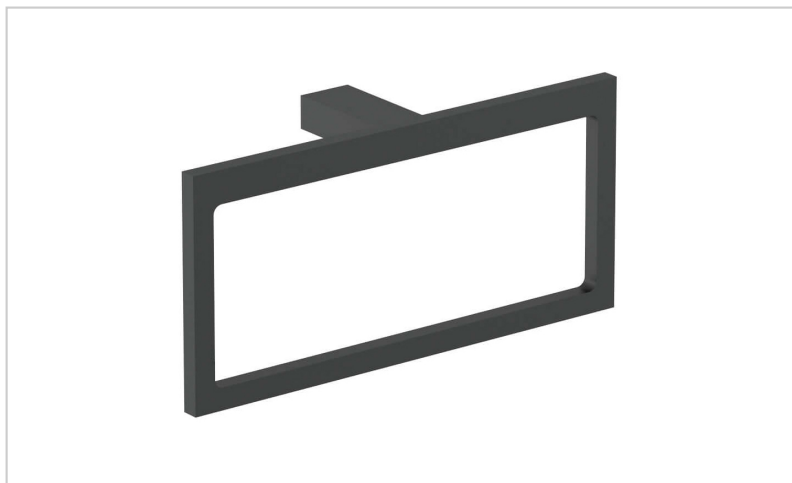

CORINTO Series Black Rim Towel Rack

Description

- Stainless steel towel rail.
- Durability.
- Resistance.
- Suitable for public environments.
- AISI 304 stainless steel
- Finish: Black.
- Includes concealed wall fixing screws.
- Maintenance: Stainless steel requires maintenance, as dirt over time can damage the chromium (Cr) that stainless steel contains.
- We recommend monthly cleaning with a specialized stainless steel product.
- Dimensions: 104 x 220 x 60 mm (Height x Width x Depth)

Features

Marca

Categoria Black Line
WC
Accessories

Price

Price	43,46 €
Without VAT	35,33 €

Product in Store

[CORINTO Series Black Rim Towel Rack](#)

[Technical Data Sheets - PT \(236.46 Kb\)](#)