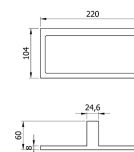

CORINTO Series Black Rim Towel Rack

Description

- Stainless steel towel rail.
- Durability.
- Resistance.
- Suitable for public environments.
- AISI 304 stainless steel
- Finish: Black.
- Includes concealed wall fixing screws.
- Maintenance: Stainless steel requires maintenance, as dirt over time can damage the chromium (Cr) that stainless steel contains.
- We recommend monthly cleaning with a specialized stainless steel product.
- Dimensions: 104 x 220 x 60 mm (Height x Width x Depth)

Features

Marca

Categoria Black Line
WC
Accessories

Price

Price	43,46 €
Without VAT	35,33 €

Product in Store

[CORINTO Series Black Rim Towel Rack](#)

[Technical Data Sheets - PT \(236.46 Kb\)](#)