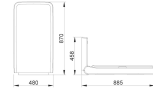

NOFER Vertical Wall Baby Changing Station

Description

- Vertical nursery.
- Wall-mounted.
- Foldable.
- Permanent antibacterial protection.
- Material: High-density polyethylene.
- Finish: White
- Rounded edges and safety belt.
- Durable and resistant.
- Maximum weight supported: 11 kg. (For babies up to 12 months)
- Dimensions:
 - Open: 458 x 480 x 885 mm (Height x Width x Depth)
 - Closed: 870 x 480 x 126 mm (Height x Width x Depth)