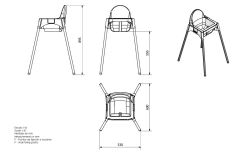

## ABS White Stackable Child Feeding Chair

### Description

- Child power chair for use in public places.
- ABS plastic seat
- Rigid steel feet.
- Finish: White.
- Maximum weight supported: 20 kg.
- Raised plastic rear seat.
- Anti-slip pad on feet.
- Safety belt.
- Stackable.
- Weight: 2.3 kg
- Dimensions: 895 x 530 x 600 mm (Height x Length x Width)