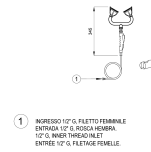

## Double shower head with wall bracket

### Description

- Double eyewash shower.
- With wall bracket.
- Brass connections.
- Material: Painted steel / ABS
- Finish: green epoxy RAL6029
- Height: 345mm
- Flow rate: 14/MIN
- Inlet valve: 1/2" g inlet (female thread)