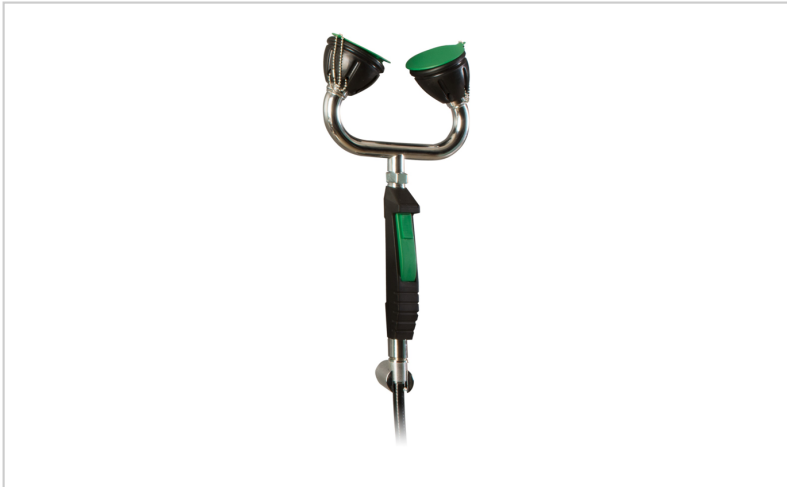

## Double shower head with wall bracket

### Description

- Double eyewash shower.
- With wall bracket.
- Brass connections.
- Material: Painted steel / ABS
- Finish: green epoxy RAL6029
- Height: 345mm
- Flow rate: 14/MIN
- Inlet valve: 1/2" g inlet (female thread)

### Features

Marca

Categoria

Portable  
washer eyes

### Product in Store

[Double shower head with wall bracket](#)