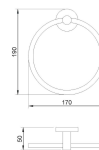

### Description

- Material: AISI 304 stainless steel
- Finish: black
- Rim-type towel rail.
- Durable and resistant to corrosion.
- Suitable for public environments and high frequency of use.
- Concealed fixing.
- Dimensions: 190 x 170 x 50 mm (Height x Width x Depth)