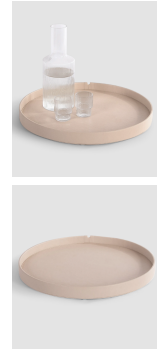

## Round Beige Welcome Tray

### Description

- Luxurious fabric.
- Natural sand color.
- Stitching.
- Unique round design.
- Ideal for displaying kettle and coffee/tea, mugs and utensils (Not included)
- With space to pass cables through.
- Water repellent and easy to clean.
- Material: wood and synthetic leather.
- Dimensions: 38 x 3 cm (Diameter x Height)
- Weight: 0.6 kg