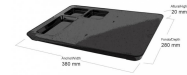

## Black Main Tray with 2 Sachet Holders

### Description

- Main tray.
- Color: Black.
- Material: high quality melamine.
- Burn resistant.
- Three slots: two for cubes (Included) and one for spoons (not included)
- Stain resistant.
- Kettle sells separately ([CB1418](#)) - You can choose any of our available options.
- Dimensions: 38 x 28 x 2 cm (Length x Width x Height)