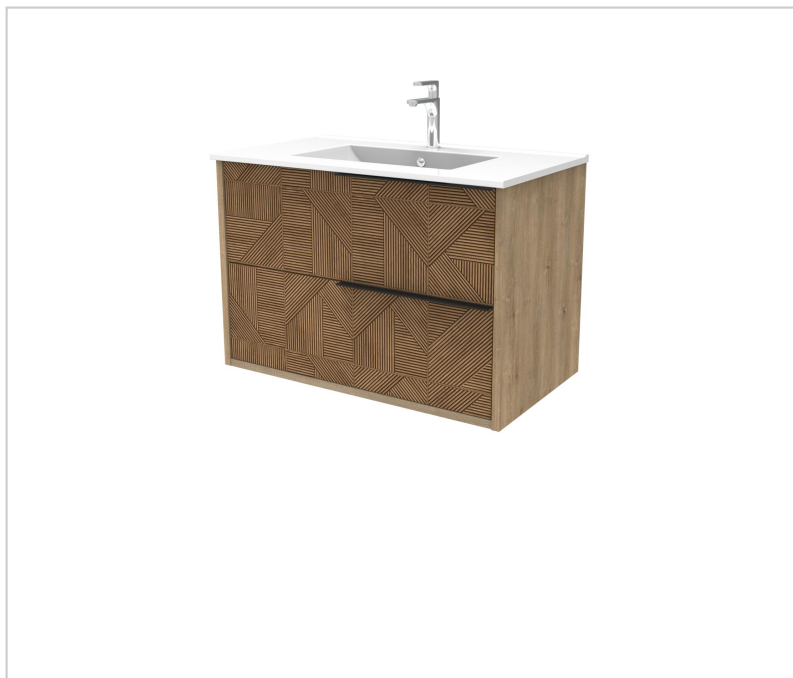

Hanging Washbasin Base 2 Drawers 60cm REEL

Description

- Washbasin unit with 2 drawers.
- REEL model.
- Finished in ART laminated wood
- Dimensions:
- 55 x 45 x 60 cm (Height x Width x Length)
- Handle included. Color: Black
- Metal drawers with SOFT silent closing system and 3 adjustments.
- Anthracite interior of cupboard and drawers.
- Decobuild system / glued cabinet. Thickness 16 mm.
- Suspension system with safety lock.
- Not included:

Features

Marca

Categoria

Furniture and
Washbasins

Price

Upon request

Product in Store

[Hanging Washbasin Base 2 Drawers
60cm REEL](#)

Ceramic worktop (NEV61C)

Taps.

*For other sizes and colors, please contact us.

Documents

[Technical Data Sheets - PT \(91.6 Kb\)](#)