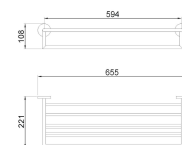

Shelf with Towel Rail 655mm Black

Description

- Shelf with towel rail.
- AISI 304 stainless steel.
- Durable and corrosion-resistant.
- Suitable for public environments.
- Finish: black stainless steel.
- Concealed wall mounting.
- Fixing screws included.
- Dimensions: 108 x 655 x 221 mm (Height x Length x Width).

Features

Marca

Categoria **Towel Shelves**

Price

Price **78,72 €**

Without VAT **64,00 €**

Product in Store

[Shelf with Towel Rail 655mm Black](#)