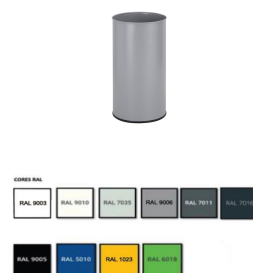

Wastepaper bin with top flap in painted steel

Description

- Steel plate with epoxy paint in any color.
- Weight: 2 kg.
- Capacity: 23 liters
- Dimensions: Ø260 x 465 mm (Circumference x height).
- Made in Portugal.
- You can customize the color of this product according to the RAL chart.

Product in Store

[Wastepaper bin with top flap in painted steel](#)