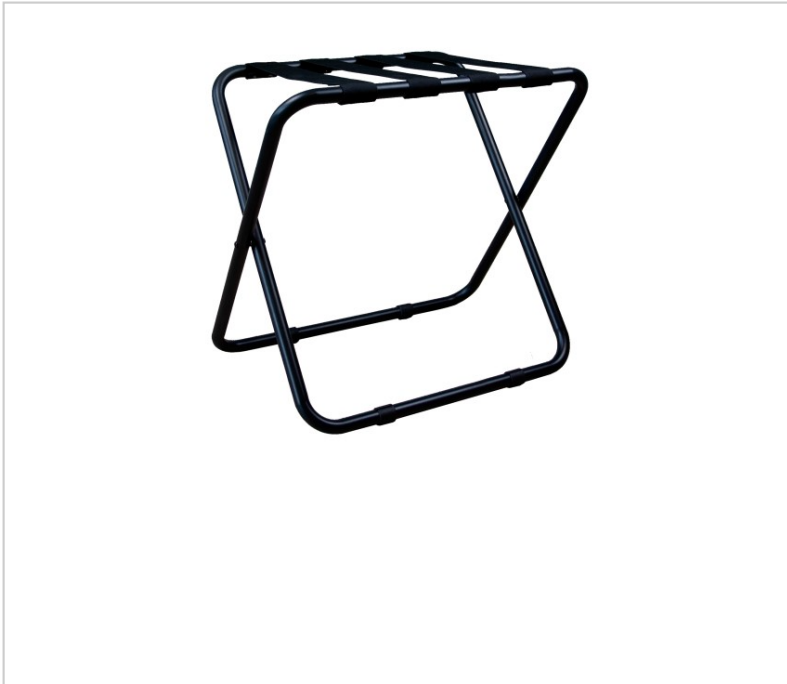

Black Steel Suitcase Support STAY

Description

- Steel structure with black nylon straps.
- Very compact and foldable.
- 2 years warranty.
- Dutch design.
- Strong and stable.
- It fits perfectly in the wardrobe.
- Three resistant nylon straps.
- Economic model.
- Rounded corners.
- Produced with maximum attention to detail.
- Color: Black.
- Dimensions: 55x37x52cm (Length x Width x Height)