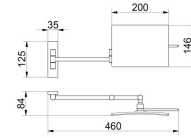

## Square Toilet Mirror 3X Magnification with Arm

### Description

- Mirror with arm.
- Wall-mounted
- Model: Square.
- 3X magnification
- Material: chrome-plated brass
- Finish: Gloss
- Freedom of orbital movement of the mirror.
- Articulated arm in two sections.
- Free movement of the arm in the horizontal plane.
- Ideal for hotel bathrooms.
- Dimensions: 146 x 460 x 84 mm (Height x Length x Width)