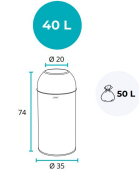

Waste separation Open Dome receptacle 40L

Description

- Large no-touch opening (20 cm in diameter) to dispose of waste without contact with the hands.
- Removable lid, varnish finish.
- Easy emptying thanks to the stainless steel bag holder.
- Fitted with a rubber ring at the bottom to protect floors.
- Material: Stainless steel 430 (base) & 201 (lid)
- Colour: Satin stainless steel
- Gross weight: 4.7 kg
- Capacity: 40L
- Dimensions: 35 x 74 x 20cm (Bottom diameter x height x top diameter).

[Waste separation Open Dome receptacle 40L](#)

*Available in 7 different colors. Stainless steel with blue, green, red, yellow lid and black or white bucket. Consult us.

***Warranty: 1 year**

Documents

[Technical Data Sheets - EN \(89.3 Kb\)](#)