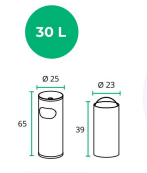

Galvanized Steel Receptacle Ash and Trash 30L

Description

- Traditional ash & trash combination
- Smooth surface easy to clean and maintain
- The inside liner is accessible by removing the aluminum ashtray plate
- Material: Galvanised steel
- Colour: Black
- Gross weight: 4.54Kg
- Capacity: 30L
- Dimensions: 65 x 25 x cm (Height x Diameter).
- Internal bucket dimensions: 39 x 23cm (Height x Diameter)

***Warranty: 1 year**

Features

Marca

Categoria Paper Ashtray

Price

Price with discount	96,79 €
Price without discount	116,62 €
Without VAT	78,69 €

Product in Store

[Galvanized Steel Receptacle Ash and Trash 30L](#)