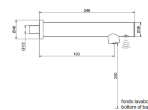

Electronic Faucet Activated by LEED Infrared Sensor

Description

Electronic wall-mounted faucet with LEED infrared sensor activation. Battery powered. Black finish

- LEED automatic single water tap for washbasin.
- Maximum water savings.
- Wall-mounted model.
- Opening by infrared sensor.
- Battery powered.
- Sturdy construction in bright chrome-plated brass.
- Supplied with fasteners and accessories.