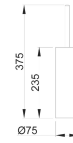

Shine Stainless Steel Wall Brush WC

Description

- Stainless steel brush.
- Material: Stainless steel plate.
- Finish: Shiny.
- Suitable for communal use.
- Resistance and durability.
- Includes wall mounting plate.
- Dimensions: 23.5 cm high (with cable 37.5 cm high) x Ø75 (mm).
- Fixes to the wall using two anchor points.
- Concealed fixing.
- Internal polypropylene bucket.
- Maintenance: stainless steel requires maintenance as dirt over time can damage the chromium (Cr) that stainless steel contains.
- We recommend monthly cleaning with a specialized stainless steel product.