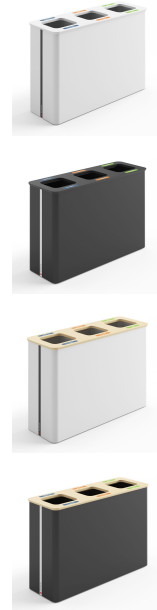

## Recycling bin 3x90L White/Bamboo

### Description

- Recycling bins can be divided into **3, 4, 5 or even 6 compartments.**
- **Capacity:** 3 bins of 90L each.
  - **Other capacities:** 2 bins of 90L each; 4 bins of 90L each.
- You can combine or divide the different garbage cans at any time. If your waste streams change, simply adjust your recycling bin.
- If a new waste stream is added, you don't need to buy a new ecopoint, just make a small investment, such as in a divider or an internal container.
- Suitable for any work environment, offices, schools, health facilities.
- **Colors:** black body + bamboo lid.

### Features

Marca

Categoria + 50 Liters

### Product in Store

[Recycling bin 3x90L White/Bamboo](#)

- **Other option:** white body + bamboo lid.
- **Consult price:** white body + white lid;  
black body + black lid.
  
- **Optional (not included):** lid (single, double, half lid, for paper), magnetic front sign, inner fabric bag for paper (90 liters), inner bin (28 liters and 90 liters), half inner bin (14 liters), separator, pedal.
- **Dimensions:** 39 x 113 x 75 cm (Width x Length x Height).
- Steel with 1.20 mm electrostatic paint.
- **ISO 9001 - 14001 certified**