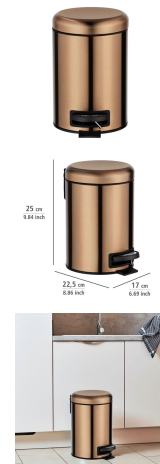

Copper Pedal Bin 3L

Description

Elevate your guests' experience with the pedal bin in metallic copper and stainless steel, with a 3-litre capacity.

- This small waste bin is the ideal choice for hotels, guesthouses, local accommodations, and tourist apartments seeking to combine functionality, modern design, and maximum hygiene in their spaces.
- With compact dimensions (17 x 25 x 22.5 cm), the bin fits perfectly in bathrooms, offering a discreet and elegant solution for waste disposal.
- The metallic copper finish adds a sophisticated and contemporary touch, enhancing your accommodation's décor.
- The pedal-operated opening system allows hands-free use, promoting greater hygiene.
- The removable inner plastic container makes cleaning and changing the bin liner easy, ensuring quick and efficient maintenance by cleaning teams.
- The anti-fingerprint coating keeps the surface clean and mark-free, even in high-traffic environments, ensuring an impeccable

Features

Marca

Categoria

Up to 10 liters

Price

Upon request

Product in Store

[Copper Pedal Bin 3L](#)

presentation for every new guest.

- **Main features:**

- Capacity: 3 litres
- Material: Stainless steel with metallic copper coating
- Anti-fingerprint
- Removable inner plastic compartment
- Practical pedal for opening
- Lid with automatic closing