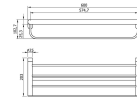

## Shelf with Towel Rack in Brushed AISI 304 Stainless Steel 600mm

### Description

Towel shelf with lower bar in AISI 304 stainless steel, ideal for hotel bathrooms, accommodations, and public spaces.

- With a brushed finish, this structure offers a durable and resistant solution for towel organization, combining functional design with a modern aesthetic.
- The integrated lower bar allows towels to be hung, optimizing available space.
- Manufactured in AISI 304 stainless steel, known for its high resistance to corrosion, it is an excellent choice for humid and high-traffic environments.
- The installation is concealed, ensuring a clean and elegant appearance. Screws included.
- Dimensions: 10.27 x 60 x 20.3 cm (height x length x width)
- Also available: brushed gold finish, bright finish, and black finish.