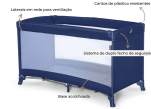

Blue Portable Travel Crib for Hotel

Description

The portable travel crib is a practical and safe solution for hotel rooms and local accommodations that welcome families with babies. With a **foldable structure, it allows for quick assembly and disassembly**, as well as easy transport between rooms, ensuring comfort for both the accommodation and the guests.

- The light and compact structure allows the baby travel crib to be moved easily, keeping the baby under supervision. The double safety lock system provides greater stability and protection during use.
- With interior dimensions of 120 x 60 cm, it offers a comfortable space for the child to rest.
- **The mesh sides ensure proper ventilation and visibility.**
- The set **includes a padded base and carrying bag**, ideal for easy storage or transport.
- Main features:

- Foldable portable travel crib;
 - Dimensions:
 - Interior: 120 x 60 cm;
 - Open: 73 x 65 x 125 cm (height x width x length);
 - Closed: 78 x 22 x 21 cm (height x width x length);
 - Weight: 8 kg;
 - Baby crib for local accommodation and hotel;
 - Mesh sides for ventilation;
 - Double safety lock;
 - Includes padded base and carrying bag;
 - Material: steel and nylon structure;
 - Color: blue. Available in grey ([CB2060C](#));
- Optional: Extra mattress ([CB2062C](#) and [CB2062A](#)).