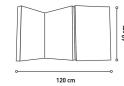

Blue Mattress for Travel Crib Hotel 60x120cm

Description

This foldable mattress for portable travel crib is the ideal solution to ensure additional comfort for babies during stays in hotels and local accommodations.

- Made of polyurethane with an exterior polyester cover, it offers a soft and safe surface for the child to rest. Its structure is divided into three sections, allowing for compact folding and easy transport.
- It includes a carrying bag, perfect for professional use and frequent transportation.
- Compatible with most portable travel cribs, this mattress is 5 cm thick, making it more comfortable than the base mattresses supplied with standard structures.
- Suitable from birth up to 36 months.
- Main features:
 - Foldable mattress for portable travel crib;
 - Dimensions:
 - Open: 119 x 59 x 5 cm (length x width x height);

- Folded: 59 x 39 x 15 cm (length x width x height);

- Weight: 0.8 kg;
- Polyester cover, polyurethane interior;
- Structure in 3 foldable sections;
- Includes carrying bag;
- Compatible with most portable baby beds;
- Density: 18D;
- Compliance with UNE-EN 16120:2013;
- Color: blue. Available in grey ([CB2062C](#));
- 3-year warranty.