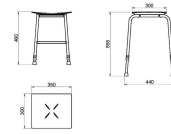

Shower seat with 4 adjustable legs White ABS

Description

The shower stool is a practical solution to ensure comfort and safety during bathing, being especially suitable for hotels, hospitals, care homes and spaces adapted for people with reduced mobility. It allows the user to sit with stability, reducing the risk of falls in wet areas.

It stands out for its structure with four height-adjustable legs, allowing adaptation to different users and space configurations. The white ABS seat was designed to provide comfort, durability and easy cleaning, making it ideal for intensive use environments.

- **Technical features:**

- ABS seat with white finish;
- Aluminum structure with height-adjustable legs;
- Dimensions: 460–558 x 350 x 300–440 mm (height x width x depth);
- Maximum supported weight: 150 kg;
- Compliance with CE standards.

Features

Marca

Categoria

Support bars

Price

Price 80,36 €

Without VAT 65,33 €

Product in Store

[Shower seat with 4 adjustable legs White ABS](#)