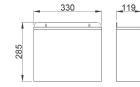

## 11L Wall-Mounted Brushed Stainless Steel Bin

### Description

Resistant and discreet design for public and professional spaces.

- The brushed stainless steel wall-mounted bin with 11-liter capacity is a practical and hygienic solution for waste collection in indoor spaces. With simple installation using two wall-mounting points, it helps keep areas clean and organized without taking up floor space.
- Made of 0.8 mm stainless steel sheet, it offers durability, strength, and an elegant finish suitable for professional environments.
- The stain-resistant treatment on contact areas makes daily maintenance easier.
- Key features:
  - Material: stainless steel sheet, 0.8 mm thickness;
  - Finish: Brushed;
  - Capacity: 11 liters;
  - Dimensions: 285 x 330 x 119 mm (height x length x width);