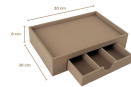

## Tray with Drawer Faux Leather Sand or Black 30x20x8cm

### Description

The Tray with Drawer in Faux Leather is perfect for enhancing the guest experience and leaving a lasting impression. With an elegant and functional design, this tray includes a drawer that provides additional space to store small items, ensuring organization and convenience.

Crafted from faux leather with a sand or black colored finish, the tray with drawer adds a sophisticated touch to any setting. With dimensions of **80 x 300 x 200 mm**, it is ideal for accommodating a variety of welcome items, such as an electric kettle, cups, and coffee maker, creating a warm and welcoming reception.

### Product in Store

[Tray with Drawer Faux Leather Sand or Black 30x20x8cm](#)