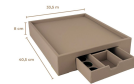

## XL Tray with Drawer Sand or Black Faux Leather 40.5x33.5x8 cm

### Description

Welcome your guests with elegance and sophistication with the XL Tray with Drawer. Featuring a modern and functional design, this tray includes a drawer that provides additional space to accommodate all the essential items your hotel wishes to offer.

Crafted from high-quality faux leather and finished in a sand color or black, the tray combines durability and aesthetics, making it an indispensable addition to your service presentation. With robust dimensions of **80 x 405 x 335 mm**, it is ideal for organizing and displaying welcome products attractively.

Usable area: 38 x 31 cm.

By opting for the welcome kit tray with drawers, your guests receive a memorable experience from the very first moment. Invest in the quality and style your accommodation deserves, and transform each stay into a special occasion.