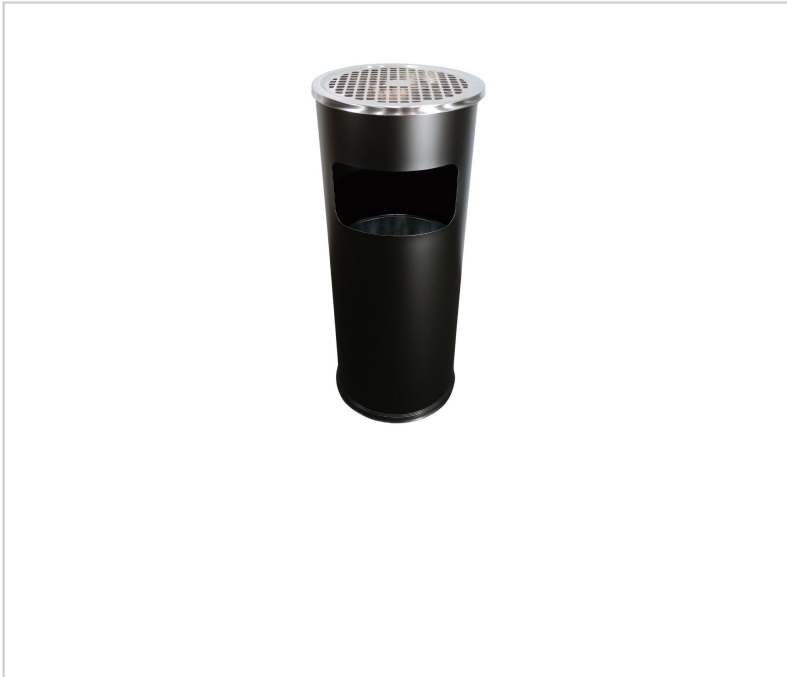

Black Painted Steel Waste Bin with Ashtray 10L

Description

The black painted steel ashtray waste bin is the ideal solution to keep spaces clean and organized. With an elegant and functional design, the painted steel body ensures durability, while the 201 stainless steel lid provides a sophisticated finish.

The **dimensions of the waste bin are 25 x 61 cm (diameter x height)**, with a thickness of 0.4 mm, making it a robust and stable choice for any environment. **The galvanized sheet inner container, with dimensions of 22 x 32 cm (diameter x height), has a capacity of 10 liters**, allowing efficient waste storage.

With its black color, the black ashtray waste bin integrates perfectly into the aesthetics of different spaces. Ideal for outdoor areas, this waste bin is a practical and modern addition that contributes to maintaining cleanliness and organization.