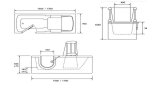

Bathtub with Electric Lift Seat and Watertight Door

Description

This bathtub with an electric lift seat is the ideal solution for adapted bathrooms in hotels, hospitals and clinics that seek to combine comfort, safety and functionality.

With a modern design in white, it easily integrates into any environment, providing an accessible bathing experience for people with reduced mobility.

The watertight door offers easy and safe access, while the lift seat allows the height to be adjusted according to the user's needs, and can be used as a raised platform or lowered for a traditional bath.

The low entry level ensures a comfortable and safe approach to the interior of the bathtub. For greater versatility, the seat can be removed when desired for conventional use. Taps not included.

Available in two length options (1500 mm or 1700 mm) and left or right configurations, it supports up to 165 kg ensuring robustness and durability. The simple controls facilitate the operation of the electric lift seat system,

Features

Marca

Categoria

Furniture and Washbasins

Price

Price

9.512,00 €

Without VAT

7.733,33 €

Product in Store

[Bathtub with Electric Lift Seat and Watertight Door](#)