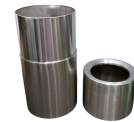

77 cm Stainless Steel Waste Bin

Description

The 77 cm stainless steel waste bin was designed for indoor environments that require a robust, hygienic and low-maintenance solution for daily waste management. Ideal for high-traffic areas, it combines operational simplicity with a discreet and professional design.

Manufactured in **brushed 201 stainless steel**, it ensures excellent resistance to continuous use and frequent exposure to humidity. This model does not include an inner container, allowing the bag to be placed directly inside the bin.

With a **diameter of 40 cm and a height of 77 cm**, it easily adapts to common areas, receptions, corridors, breakfast zones, offices, restrooms and other professional spaces where efficiency and durability are essential.