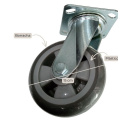

Directional Wheel for Luggage Cart 15 cm

Description

This **6" (15 cm) directional wheel** for luggage cart is the ideal choice for hotels and resorts that seek to improve the mobility and control of their transport carts, ensuring greater efficiency in daily operations.

Manufactured with high quality rubber, it ensures smooth and silent movement, without marking the floor, contributing to the preservation of surfaces. Its resistant metal structure offers secure and durable fixing, even in intensive use environments.

With 360° rotation, it allows more precise maneuvers and facilitates cart handling in reduced spaces, corridors and high traffic areas.

Ideal as a replacement part, it is a practical solution for maintenance of carts with damaged wheels, avoiding full equipment replacement and ensuring service continuity. **Wheels supplied without fixing screws.**

Product in Store

[Directional Wheel for Luggage Cart 15 cm](#)

durability, control and ease of use, making it essential for professional luggage transport operations.