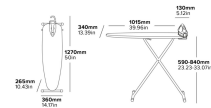

Ironing Board Kit + 1600W Steam Iron + Holder

Description

Complete ironing kit for hotel rooms, consisting of an ironing board, 1600W steam iron and integrated iron holder on the board. Functional and compact solution for frequent use in hospitality environments.

The board features a resistant structure with adjustable height and a mesh surface that allows better steam flow. It includes a specific holder for the iron, with a heat-resistant base and secure fixation, keeping the equipment stable during use.