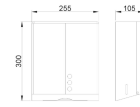

EVO Bronze Stainless Steel Hand Paper Dispenser

Description

Wall-mounted hand paper dispenser, made of AISI 304 stainless steel with brushed bronze PVD finish. A robust and elegant solution for bathrooms in hotels, restaurants and spaces with high aesthetic standards.

With front opening, it allows quick refilling and simplified maintenance. Compatible with folded or zigzag paper towels, ensuring versatility in use. Includes side windows for paper level control and a key lock system for added security.

The anti-tear outlet helps ensure efficient use, reducing waste and increasing paper durability.

- **Technical features:**

- Material: AISI 304 stainless steel;
- Finish: brushed bronze PVD;
- Dimensions: 30 x 25.5 x 10.5 cm (height x width x depth);
- Capacity: up to 450 towels;

Features

Marca

Categoria

Public WC

Price

Price 173,84 €

Without VAT 141,33 €

Product in Store

[EVO Bronze Stainless Steel Hand Paper Dispenser](#)