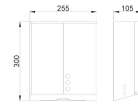

EVO Brushed Gold Stainless Steel Hand Paper Dispenser

Description

Wall-mounted hand paper dispenser, made of AISI 304 stainless steel with brushed gold PVD finish. A solution designed for spaces that require not only durability but also a distinctive visual impact, such as hotels, restaurants and premium bathrooms.

Compatible with folded or zigzag paper towels, it easily adapts to different supply systems. The front access allows quick refilling, reducing maintenance time in high-usage environments.

Side windows allow quick monitoring of the paper level, while the key lock system ensures control and protection of the consumable. The outlet is designed to minimize tearing, promoting more efficient consumption.

- **Technical features:**

- Material: AISI 304 stainless steel;
- Finish: brushed gold PVD;
- Dimensions: 30 x 25.5 x 10.5 cm (height x width x depth);

Features

Marca

Categoria

Public WC

Price

Price

173,84 €

Without VAT

141,33 €

Product in Store

[EVO Brushed Gold Stainless Steel Hand Paper Dispenser](#)