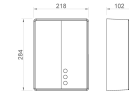

BIGFLOW EVO Gun Metal Hand Dryer

Description

With a gun metal PVD finish, the BIGFLOW EVO hand dryer offers an elegant and resistant solution for contemporary bathrooms in hotels, restaurants, offices and premium spaces.

The stainless steel structure ensures high resistance to continuous use, while the automatic sensor provides a more hygienic and convenient experience for the user. The design without dangerous edges enhances safety in public environments.

The brushless motor ensures efficient operation without the need for frequent maintenance, making this model suitable for high-traffic locations.

- **Technical features:**

- Stainless steel housing;
- Gun metal PVD finish;
- Automatic infrared sensor;
- Total power: 2050 W;

Features

Marca

Categoria Hand Dryers

Price

Price 262,40 €

Without VAT 213,33 €

Product in Store

[BIGFLOW EVO Gun Metal Hand Dryer](#)