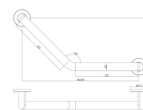

135° Angled Grab Bar Gloss Gold

Description

The 135° angled grab bar in gloss gold was developed for premium bathroom projects looking to combine accessibility, safety and sophisticated design.

Made of AISI 304 stainless steel, it offers high corrosion resistance and excellent performance in humid environments. The gloss gold finish stands out in hotels, suites, restaurants and luxury spaces.

- **Main features:**

- Fixed wall grab bar;
- AISI 304 stainless steel;
- Gloss gold finish;
- 135° angled structure;
- Ø32 mm tube;
- Two fixing points;
- Dimensions: 46.9 x 19.4 x 8 cm (width x height x depth);