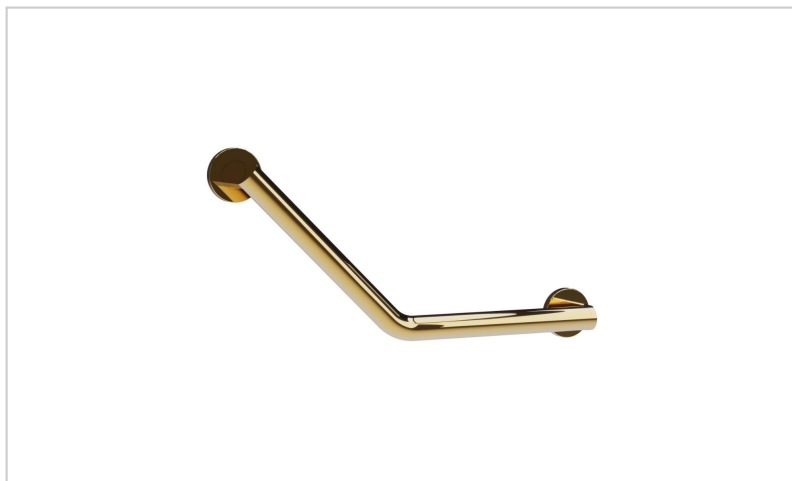

135° Angled Grab Bar Gloss Gold

Description

The 135° angled grab bar in gloss gold was developed for premium bathroom projects looking to combine accessibility, safety and sophisticated design.

Made of AISI 304 stainless steel, it offers high corrosion resistance and excellent performance in humid environments. The gloss gold finish stands out in hotels, suites, restaurants and luxury spaces.

- **Main features:**

- Fixed wall grab bar;
- AISI 304 stainless steel;
- Gloss gold finish;
- 135° angled structure;
- Ø32 mm tube;
- Two fixing points;
- Dimensions: 46.9 x 19.4 x 8 cm (width x height x depth);

[135° Angled Grab Bar Gloss Gold](#)

- Includes mounting kit.

Enhance your facilities with a safe and visually distinctive solution.

Documents

[Technical Data Sheets - PT \(118.82 Kb\)](#)