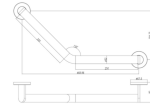

135° Angled Grab Bar Brushed Gold

Description

The 135° angled grab bar in brushed gold combines accessibility, durability and a sophisticated finish for modern bathrooms in hotels, clinics, nursing homes and premium spaces.

Made of AISI 304 stainless steel, it offers high durability and corrosion resistance. The angled design with two fixing supports ensures additional stability in high-use areas.

- **Technical features:**

- Angled grab bar;
- AISI 304 stainless steel;
- Brushed gold finish;
- 135° angle;
- Tube with Ø32 mm;
- Dimensions: 46.9 x 19.4 x 8 cm (width x height x depth);
- Includes fixing screws;

Features

Marca